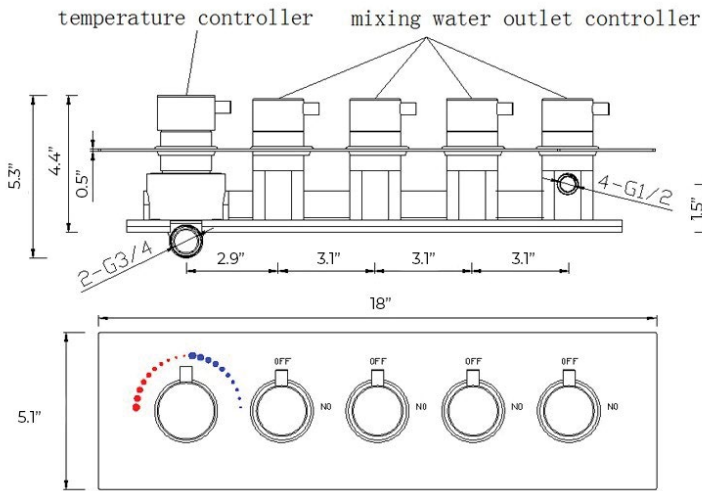

FONTANA CRETEIL RAINFALL WATERFALL THERMOSTATIC LED SMART MUSICAL SHOWER HEAD SET TOUCH PANEL CONTROLLED SPECS

Specifications

Material: 304 stainless steel and brass
 Feature: LED
 Type: Square
 Style: Contemporary
 Number of Handles: 5 Handle
 Bath & Shower Faucet Type: In Wall
 Surface Treatment: Polished
 Surface Finishing: Gold
 Function 1: rain
 Showerhead: 304sus polished
 Water pressure: 0.1-0.5mpa
 Function 2: waterfall
 Body jets: brass chrome 2 inch
 Thread: G1/2" x 3/4"
 Showerhead size: 580*380mm
 LED power: need electricity

Shower Head Size:

Mixer Size:

Hand Shower Size:

A: 8"
B: 1.5"

The minimum required water pressure is 0.05 MPa (0.5 bar).
Flow rate 2.5 GPM (9.5 LPM).

Body Spray Size:

Thread Interface Size: G 1/2 Inch
Function: Rainfall
Shower Head Feature: Water Saving
Shower Heads
Type: Fixed Rotatable Type
Installation Type: Wall Mounted

Size: 50* 50 mm(2 inch)
Material: Brass
Feature: Can rotate 360 degrees
Flow Rate: 1.5 GPM / 5.7 LPM (each
Bodyspray)