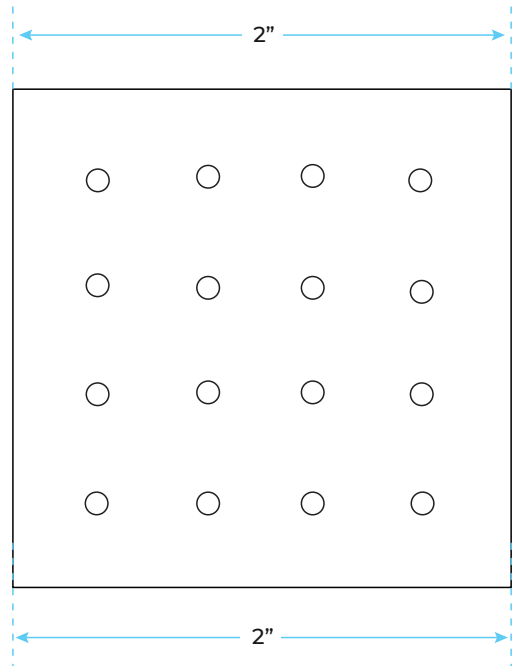

FONTANA CRETEIL RAINFALL WATERFALL THERMOSTATIC LED SMART MUSICAL SHOWER HEAD SET TOUCH PANEL CONTROLLED SPECS

Specifications

Material: 304 stainless steel and brass
 Feature: LED
 Type: Square
 Style: Contemporary
 Number of Handles: 5 Handle
 Bath & Shower Faucet Type: In Wall
 Surface Treatment: Polished
 Surface Finishing: Gold
 Function 1: rain
 Showerhead: 304sus polished
 Water pressure: 0.1-0.5mpa
 Function 2: waterfall
 Body jets: brass chrome 2 inch
 Thread: G1/2" x 3/4"
 Showerhead size: 580*380mm
 LED power: need electricity

Shower Head Size:

Mixer Size:

Hand Shower Size:

A: 8"
B: 1.5"

The minimum required water pressure is 0.05 MPa (0.5 bar).
Flow rate 2.5 GPM (9.5 LPM).

Body Spray Size:

Thread Interface Size: G 1/2 Inch
Function: Rainfall
Shower Head Feature: Water Saving
Shower Heads
Type: Fixed Rotatable Type
Installation Type: Wall Mounted

Size: 50* 50 mm(2 inch)
Material: Brass
Feature: Can rotate 360 degrees
Flow Rate: 1.5 GPM / 5.7 LPM (each
Bodyspray)