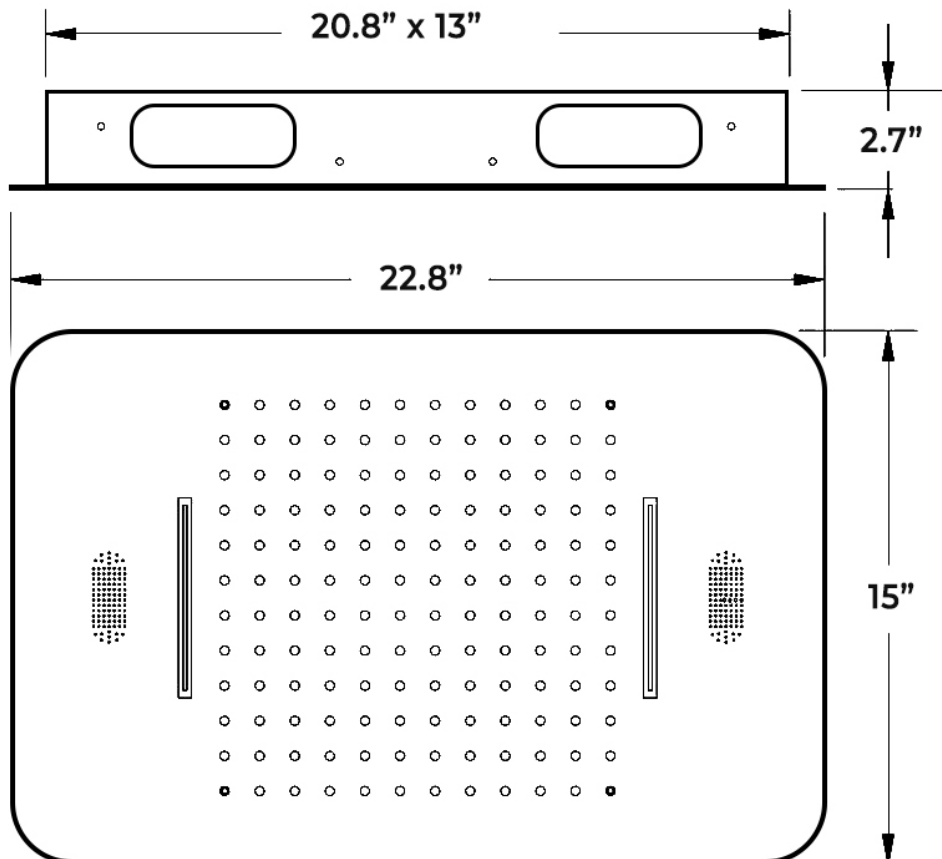

FONTANA CRETEIL RAINFALL WATERFALL THERMOSTATIC LED SMART MUSICAL SHOWER HEAD SET TOUCH PANEL CONTROLLED SPECS

Specifications

Material: 304 stainless steel and brass
 Feature: LED
 Type: Square
 Style: Contemporary
 Number of Handles: 5 Handle
 Bath & Shower Faucet Type: In Wall
 Surface Treatment: Polished
 Surface Finishing: Gold
 Function 1: rain
 Showerhead: 304sus polished
 Water pressure: 0.1-0.5mpa
 Function 2: waterfall
 Body jets: brass chrome 2 inch
 Thread: G1/2" x 3/4"
 Showerhead size: 580*380mm
 LED power: need electricity

Shower Head Size:

Mixer Size:

Hand Shower Size:

A: 8"
B: 1.5"

The minimum required water pressure is 0.05 MPa (0.5 bar).
Flow rate 2.5 GPM (9.5 LPM).

Body Spray Size:

Thread Interface Size: G 1/2 Inch
Function: Rainfall
Shower Head Feature: Water Saving
Shower Heads
Type: Fixed Rotatable Type
Installation Type: Wall Mounted

Size: 50* 50 mm(2 inch)
Material: Brass
Feature: Can rotate 360 degrees
Flow Rate: 1.5 GPM / 5.7 LPM (each
Bodyspray)