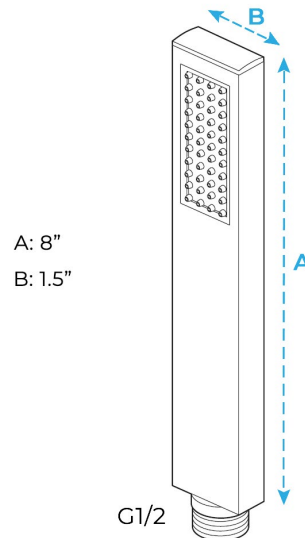

FONTANA CRETEIL RAINFALL WATERFALL THERMOSTATIC LED SMART MUSICAL SHOWER HEAD SET TOUCH PANEL CONTROLLED SPECS

Specifications

Material: 304 stainless steel and brass
 Feature: LED
 Type: Square
 Style: Contemporary
 Number of Handles: 5 Handle
 Bath & Shower Faucet Type: In Wall
 Surface Treatment: Polished
 Surface Finishing: Gold
 Function 1: rain
 Showerhead: 304sus polished
 Water pressure: 0.1-0.5mpa
 Function 2: waterfall
 Body jets: brass chrome 2 inch
 Thread: G1/2" x 3/4"
 Showerhead size: 580*380mm
 LED power: need electricity

Shower Head Size:

Mixer Size:

Hand Shower Size:

A: 8"
B: 1.5"

The minimum required water pressure is 0.05 MPa (0.5 bar).
Flow rate 2.5 GPM (9.5 LPM).

Body Spray Size:

Thread Interface Size: G 1/2 Inch
Function: Rainfall
Shower Head Feature: Water Saving
Shower Heads
Type: Fixed Rotatable Type
Installation Type: Wall Mounted

Size: 50* 50 mm(2 inch)
Material: Brass
Feature: Can rotate 360 degrees
Flow Rate: 1.5 GPM / 5.7 LPM (each
Bodyspray)