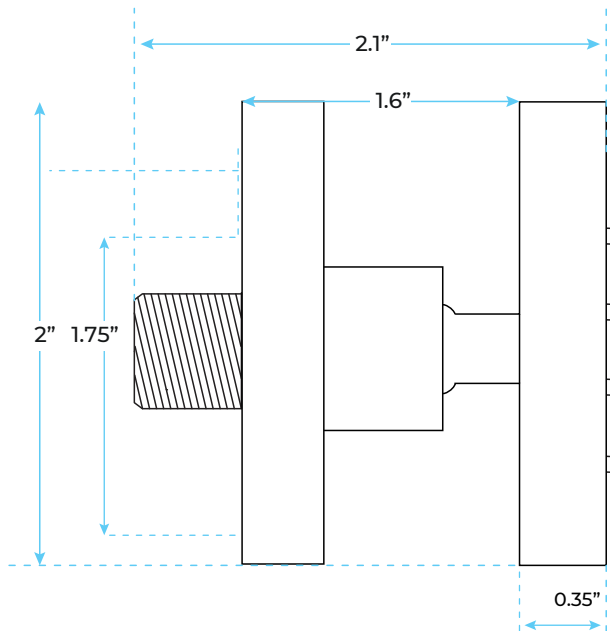

FONTANA CRETEIL RAINFALL WATERFALL THERMOSTATIC LED SMART MUSICAL SHOWER HEAD SET TOUCH PANEL CONTROLLED SPECS

Specifications

Material: 304 stainless steel and brass
 Feature: LED
 Type: Square
 Style: Contemporary
 Number of Handles: 5 Handle
 Bath & Shower Faucet Type: In Wall
 Surface Treatment: Polished
 Surface Finishing: Gold
 Function 1: rain
 Showerhead: 304sus polished
 Water pressure: 0.1-0.5mpa
 Function 2: waterfall
 Body jets: brass chrome 2 inch
 Thread: G1/2" x 3/4"
 Showerhead size: 580*380mm
 LED power: need electricity

Shower Head Size:

Mixer Size:

Hand Shower Size:

A: 8"
B: 1.5"

The minimum required water pressure is 0.05 MPa (0.5 bar).
Flow rate 2.5 GPM (9.5 LPM).

Body Spray Size:

Thread Interface Size: G 1/2 Inch
Function: Rainfall
Shower Head Feature: Water Saving
Shower Heads
Type: Fixed Rotatable Type
Installation Type: Wall Mounted

Size: 50* 50 mm(2 inch)
Material: Brass
Feature: Can rotate 360 degrees
Flow Rate: 1.5 GPM / 5.7 LPM (each
Bodyspray)